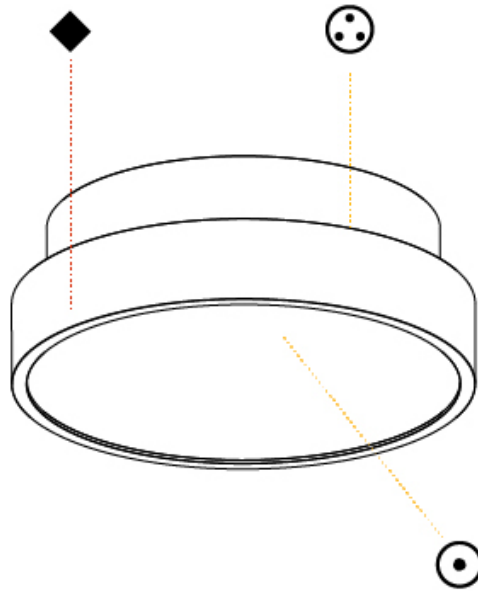

SIGN DIVA SURFACE

A3D090-

PROJECT
TYPE
SPECIFIER
QUANTITY
DATE