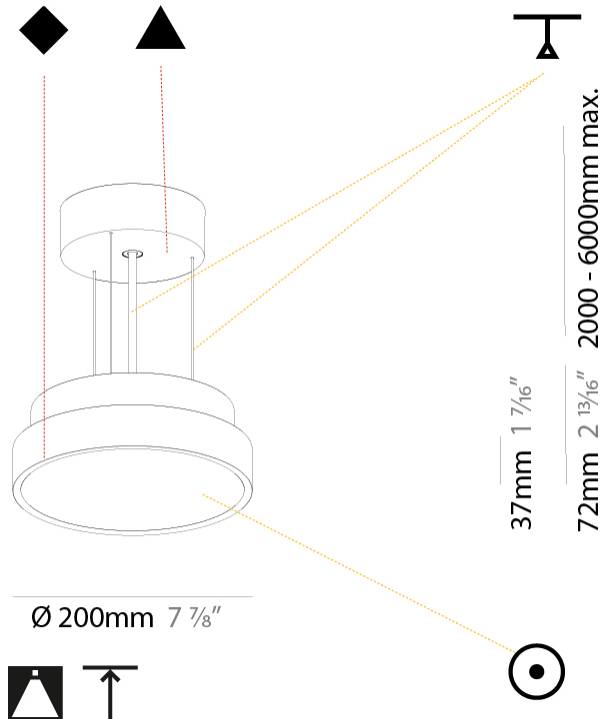

GENERAL

Series: Sign Diva
Subseries: Sign Diva
Partner: Prolicht
Division: Architectural
Installation: Suspension
Product Type: Pendant
Mounting Location: Ceiling
Light Distribution: Direct

PHYSICAL

Shape: Round
Diameter (mm): 200
Diameter (in): 7 7/8
Height (mm): 72
Height (in): 2 13/16
Max. Overall Height (mm): 2072
Max. Overall Height (in): 81 3/16
Weight (kg): 1.732
Weight (lbs): 3.818

Diffuser: [PMMA - Opal / Micro-Prism / Sparkling Secret / Vintage Industrial with Shine Ring](#)
Fixture Finish: [SSR / BKV / CWI / CRY / HAB / UFT / ITA / RUA / FTG / MYG / LOD / PUS / FRO / FUP / KIA / POP / BLS / SPG / MEY / GOH / CHC / COM / ABZ / JAG / OBR / MOS / ROR](#)
Fixture Material: [PMMA / Extruded Aluminum / Steel](#)
Cable Details: [2000mm or 6000mm Transparent Cable](#)

ELECTRICAL

Lamp Type: LED (Zhaga Standard)
Input Wattage (W): 12.1
Total Output Wattage (W): 11
Dimming: [Tri-Mode (Non-Dimming and Phase Dimming (120Vac only) and 0-10V Dimming)](#)
Driver Included: Yes
Driver Location: Integrated
Driver Type: Constant Current - Universal
Driver Class: Class 2
Input Voltage (V): 120 - 277
Constant Current (MA): 350

LED

Color Temperature (°K): [2700 / 3000 / 3500 / 4000](#)
Max. Delivered Lumen (lm): [776 / 970 / 980 / 1000](#)
CRI: >90 CRI
Lamp Life (hrs): 50000

OPTICAL

RATINGS AND CERTIFICATIONS

Certified By: Certified for North American Standards
IP rating: IP20