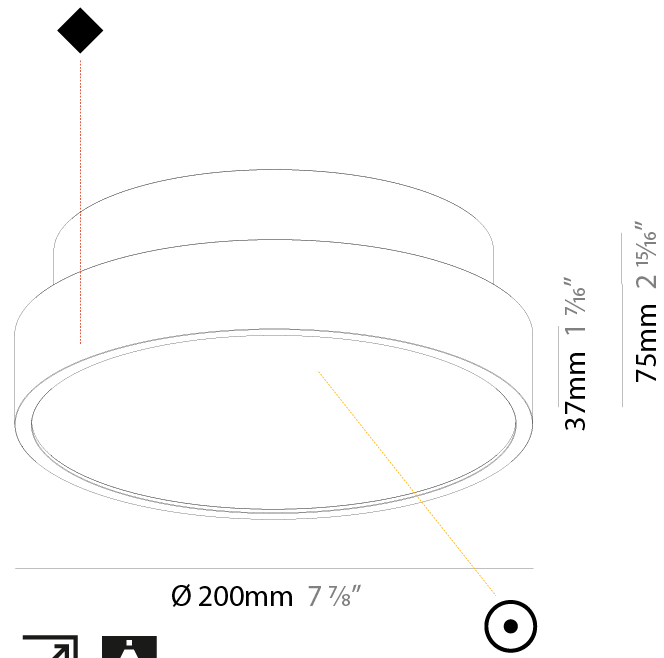

GENERAL

Series: Sign Diva
Subseries: Sign Diva
Partner: Prolicht
Division: Architectural
Installation: Surface
Product Type: Ceiling Surface
Mounting Location: Ceiling
Light Distribution: Direct

PHYSICAL

Shape: Round
Diameter (mm): 200
Diameter (in): 7 7/8
Height (mm): 75
Height (in): 2 15/16
Weight (kg): 1.122
Weight (lbs): 2.474
Diffuser: [PMMA - Opal/Micro-Prism/Sparkling Secret/Vintage Industrial with Shine Ring](#)
Fixture Finish: [SSR / BKV / CWI / CRY / HAB / UFT / ITA / RUA / FTG / MYG / LOD / PUS / FRO / FUP / KIA / POP / BLS / SPG / MEY / GOH / CHC / COM / ABZ / JAG / OBR / MOS / ROR](#)
Fixture Material: [PMMA / Extruded Aluminum / Steel](#)

ELECTRICAL

Lamp Type: LED (Zhaga Standard)
Input Wattage (W): 12.1
Total Output Wattage (W): 11
Dimming: [Tri-Mode (Non-Dimming and Phase Dimming (120Vac only) and 0-10V Dimming)](#)
Driver Included: Yes
Driver Location: Integrated
Driver Type: Constant Current - Universal
Driver Class: Class 2
Input Voltage (V): 120 - 277
Constant Current (MA): 350

LED

Color Temperature (°K): [3000 / 3500 / 4000](#)
Max. Delivered Lumen (lm): [1040 / 1058 / 1080](#)
CRI: >90 CRI
Lamp Life (hrs): 50000

OPTICAL

RATINGS AND CERTIFICATIONS

Certified By: Certified for North American Standards
IP rating: IP20