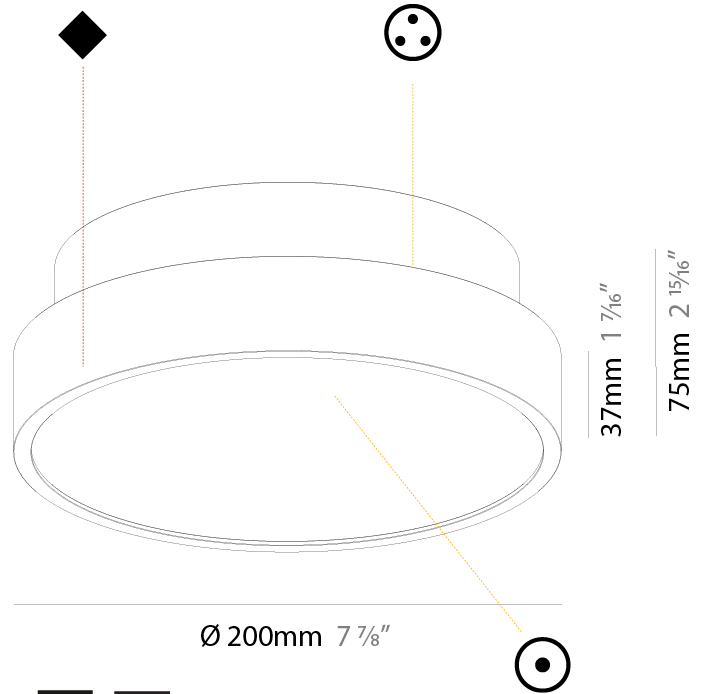

GENERAL

Series: Sign Diva
Subseries: Sign Diva
Partner: Prolicht
Division: Architectural
Installation: Surface
Product Type: Ceiling Surface
Mounting Location: Ceiling
Light Distribution: Direct / Indirect

PHYSICAL

Shape: Round
Diameter (mm): 200
Diameter (in): 7 7/8
Height (mm): 75
Height (in): 2 15/16
Weight (kg): 1.12
Weight (lbs): 2.469

Diffuser: Direct - PMMA - Opal/Micro-Prism/Sparkling Secret/Vintage Industrial with Shine Ring / Indirect - White/Yellow/Orange/Red/Blue/Green

Fixture Finish: SSR / BKV / CWI / CRY / HAB / UFT / ITA / RUA / FTG / MYG / LOD / PUS / FRO / FUP / KIA / POP / BLS / SPG / MEY / GOH / CHC / COM / ABZ / JAG / OBR / MOS / ROR

Fixture Material: PMMA / Extruded Aluminum / Steel

ELECTRICAL

Lamp Type: LED (Zhaga Standard)
Input Wattage (W): 12.1
Total Output Wattage (W): 11
Dimming: Tri-Mode (Non-Dimming and Phase Dimming (120Vac only) and 0-10V Dimming)
Driver Included: Yes
Driver Location: Integrated
Driver Type: Constant Current - Universal
Driver Class: Class 2
Input Voltage (V): 120 - 277
Constant Current (MA): 350

LED

Color Temperature (°K): 3000 / 3500 / 4000
Max. Delivered Lumen (lm): 1100 / 1117 / 1140
CRI: >90 CRI
Lamp Life (hrs): 50000

OPTICAL

RATINGS AND CERTIFICATIONS

Certified By: Certified for North American Standards
IP rating: IP20

PROJECT _____
TYPE _____
SPECIFIER _____
QUANTITY _____
DATE _____